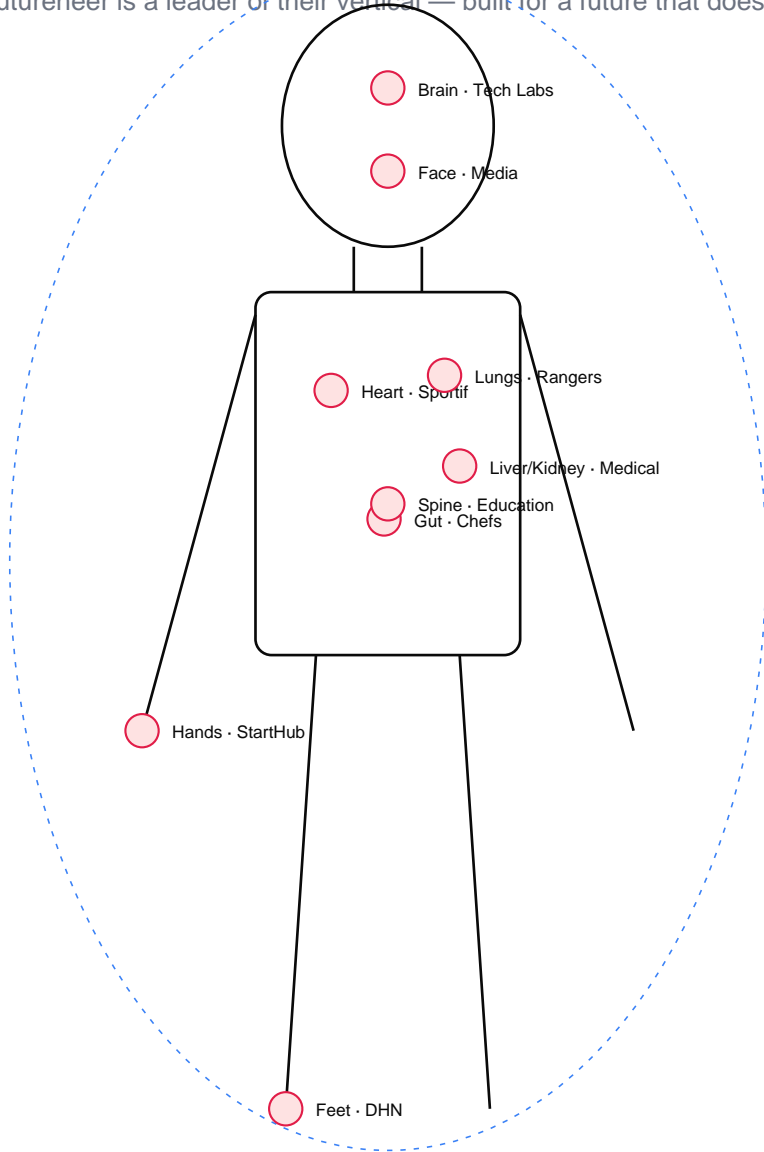

WeGroYou - The campus as one body

A Futureneer is a leader of their vertical — built for a future that doesn't look like the past.

Organs - the verticals

Body part	Maps to	What it does
Heart	NXT Sportif	Pumps energy, rhythm and competitive heat into the campus.
Gut & Stomach	NXT Chefs	Turns inputs into fuel and flavour the whole body runs on.
Lungs	NXT Rangers	Bring in wild air — the campus's connection to the land.
Liver & Kidneys	NXT Medical	Filtration, recovery, longevity — what keeps the body running long.
Voice	NXT Studio	How the body sings — art, music and creative residency.

Systems - run through every organ

Body part	Maps to	What it does
Brain & Nervous System	Tech Labs	5 senses: proprioception, taste, instinct, interoception, cognition.
Face	Media · Motion-Picture Studio	How the campus looks, sounds and presents itself.
DNA	IP Bank	What gets written down, owned by the NPC, re-used by the next cohort.
Spine	Education	School + Work & Learn — the structure that holds every organ upright.
Immune System	Governance (NPC + ManCo)	Stops the campus being privately captured again.
Skeleton	Campus / real estate	The bones — buildings, fields, pool, kitchens, clinic, lodging.
Blood	Bednights & hospitality	The cash that flows through every organ.
Heartbeat	Tourism	The demand pulse that brings the world to the campus.
Hands	StartHub	What the body builds with — MVP, first customers.
Feet	Distributed Hospitality	Where the body walks when it overflows — partner guest houses.
Muscles	Tenant operators	Day-to-day power — operators run each organ under licence.
Skin	Brand surface	What the world touches.

Circulation - the loop

Body part	Maps to	What it does
Bloodstream	Wegro Ventures	Capital flows out, returns as profit and equity.
Bone Marrow	GroLab	Where new cells — the next cohort of Futureneers — are made.